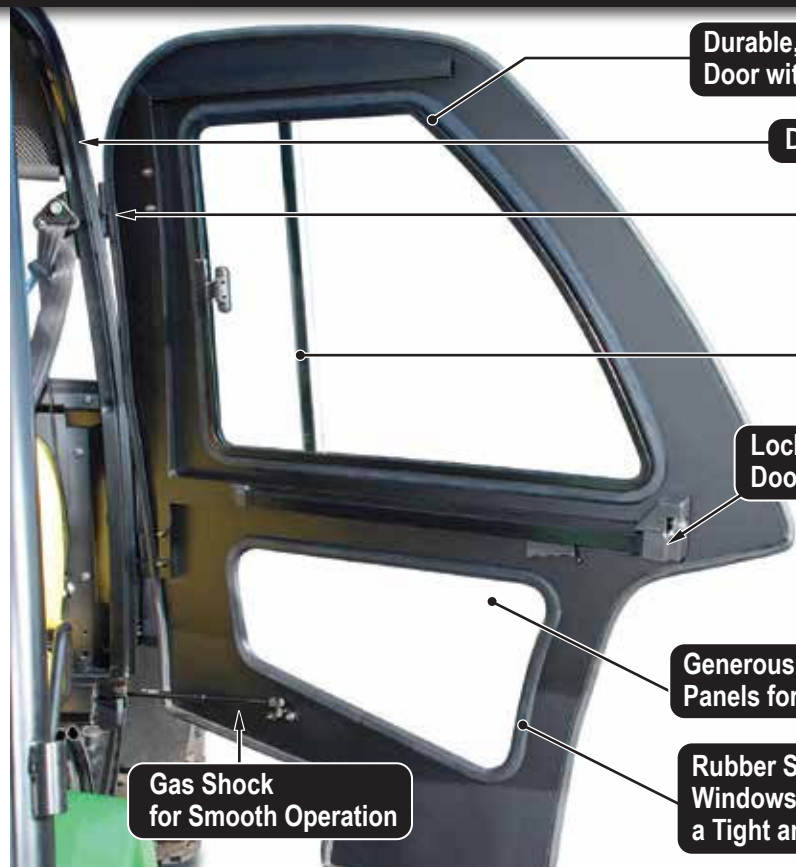

Door Fit: Keeps the wind, rain and snow out of the cab

CURTIS QUALITY ACCESSORIES

LED WORK LIGHTS AND STROBES

Illuminate your Work Area and Increase Safety with Work Lights and Strobes from Curtis.

SIDE VIEW MIRROR KIT

Two Mirrors per Kit. Includes all Mounting Hardware. Durable and Stylish.

HEATER

Mounts behind dash – does not reduce legroom. Directional vents for comfort. Powerful forced hot water heater.

LONG-LIFE ALUMINUM REPLACEMENT DOOR SYSTEM

Durable, Rust Proof Aluminum Door with Reinforced Frame

Doors Mount to Factory Cab

Pin-Hinged Doors Remove Easily Without Tools

Sliding Door Windows Open from the Rear for Pass-Through

Lockable Doors

A Great Investment Whether Replacing A Broken Factory Door or Buying New

Generous Acrylic Lower Panels for Superior Visibility

Rubber Seals Around Windows & Doors Ensures a Tight and Solid Fit

Gas Shock for Smooth Operation

Enhancing our Customers' Comfort and Productivity Every Day  More Innovation. More Value.