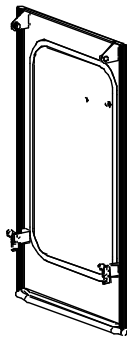

ROOF ASS'Y.
P/N: 8SV-GC1701-R3

WINDSHIELD ASS'Y.
P/N: 8SV-C102

WINDSHIELD SUPPORT ASS'Y.
P/N: 8SV-GC179504-R3

REAR LEG ASS'Y.
RIGHT P/N: 8SV-GC1708R-R3
LEFT P/N: 8SV-GC1708L-R3

CDWL ASS'Y.
P/N: 8SV-GC179505-R3

REAR PANEL ASS'Y.
P/N: 8SV-GC1706-R3

RADIATOR SHROUD ASS'Y.
P/N: 8SV-GC1703-G1

LOADER VALVE HANDLE ASS'Y.
P/N: 8SV-GC179516-G1

UNDER SEAT
VINYL FILLER
P/N: 8SV-GC1714

REAR LEG FOLDING
R.O.P.S. BRACKET ASS'Y.
RIGHT P/N: 8SV-GC1710R-G1
LEFT P/N: 8SV-GC1710L-G1