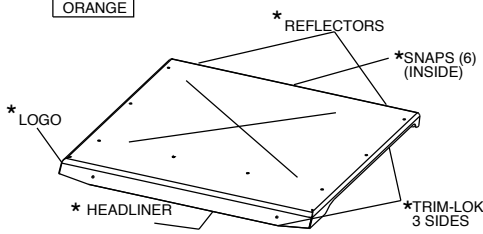

KUBOTA B2650 SOFT SIDED CAB PARTS LIST

ROOF QTY. P/N
1 8SV-KB2301-O3

WINDSHIELD QTY. P/N
1 8SV-KU302