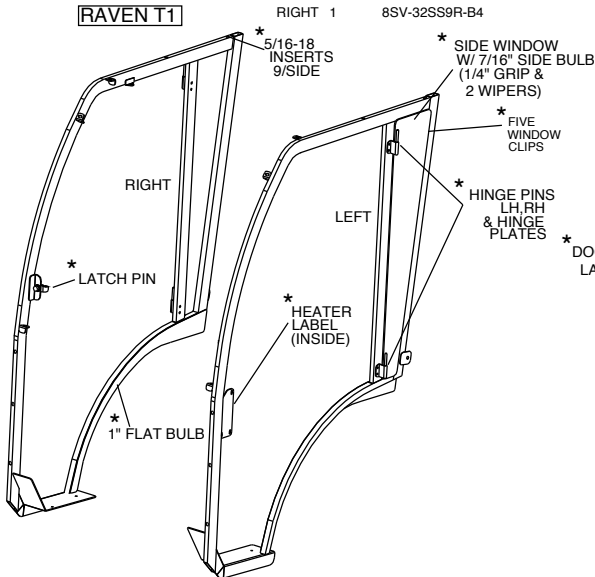

KUBOTA B2650 SOFT SIDED CAB PARTS LIST

ROOF QTY. P/N
1 8SV-KB2301-O3

WINDSHIELD QTY. P/N
1 8SV-KU302

ROLL BAR MOUNTS QTY. P/N
4 8SV-KB3305-B4

WINDSHIELD SUPPORT QTY. P/N
1 8SV-KB2303-B4

COWL QTY. P/N
1 8SV-KB3304-O3

ROLL BAR BRACKET QTY. P/N
4 8SV-KB3312-B4

SIDE FRAMES QTY. P/N
LEFT 1 8SV-32SS9L-B4
RIGHT 1 8SV-32SS9R-B4

SOFT DOORS QTY. P/N
BLACK (WITH ORANGE VINYL) LEFT 1 8SV-32SS7L-O3
RIGHT 1 8SV-32SS7R-O3

REAR CURTAIN QTY. P/N
1 8SV-KB2308-VK

UNDER SEAT FILLER QTY. P/N
1 8SV-KB3310-VK

RUBBER TYPES:

5/8" SIDE BULB W/ 1/4" GRIP (15)	
9SV-PR23-15	
1/2" WEATHER SEAL (10')	
9SV-PR20-10	
TRIM LOK (10')	
9SV-PR01-10	
3/4" SIDE BULB W/ 1/4" GRIP & 2 WIPERS (15')	
9SV-PR38-15	
1" FLAT BULB	
9SV-PR05-10	
7/16" SIDE BULB W/ 1/4" GRIP & 2 WIPERS (15')	
9SV-PR29-15	
ARCH PSA (10')	
9SV-PR09-10	

ADDITIONAL SERVICE PARTS

QTY./UNIT	P/N	DESCRIPTION
1	KB33HWK-01	HARDWARE KIT (CAB)
1	9SV-DS02	CABLE DOOR STOP KIT
1	9SV-HDR1	DOOR HINGE KIT - LEFT AND RIGHT
1	9SV-IHRL	DOOR LATCH KIT - LEFT AND RIGHT
1	9DL01B	ROTARY DOOR LATCH - RH
1	9SV-GH	GRAB HANDLE KIT (2 HANDLES)
1	9SV-WL1	WINDSHIELD LATCH KIT (2 LATCHES)
1	9SV-HWS	WINDSHIELD HINGE KIT (2 HINGES)
1	8SV-PGB33CWL	COWL WINDOW

*IN HOUSE APPLICATIONS