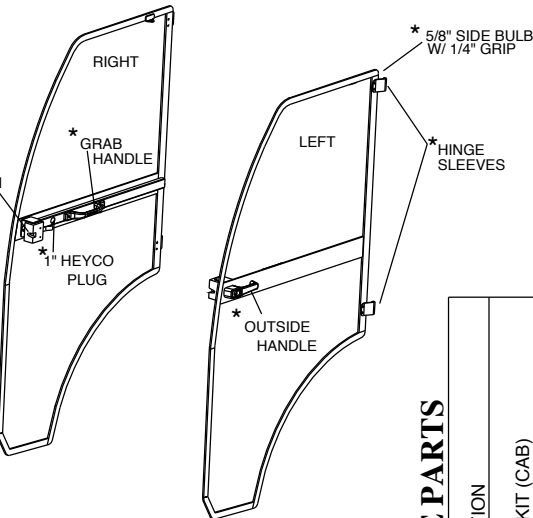

## KUBOTA B2650 SOFT SIDED CAB PARTS LIST

**ROOF** QTY. P/N  
1 8SV-KB2301-O3

**WINDSHIELD** QTY. P/N  
1 8SV-KU302

**ROLL BAR MOUNTS** QTY. P/N  
4 8SV-KB3305-B4

**WINDSHIELD SUPPORT** QTY. P/N  
1 8SV-KB2303-B4

**COWL** QTY. P/N  
1 8SV-KB3304-O3

**ROLL BAR BRACKET** QTY. P/N  
4 8SV-KB3312-B4

**SIDE FRAMES** QTY. P/N  
LEFT 1 8SV-32SS9L-B4  
RIGHT 1 8SV-32SS9R-B4

**SOFT DOORS** QTY. P/N  
BLACK (WITH ORANGE VINYL) LEFT 1 8SV-32SS7L-O3  
RIGHT 1 8SV-32SS7R-O3

**REAR CURTAIN** QTY. P/N  
1 8SV-KB2308-VK

**UNDER SEAT FILLER** QTY. P/N  
1 8SV-KB3310-VK

**RUBBER TYPES:**

5/8" SIDE BULB W/ 1/4" GRIP (15)	
9SV-PR23-15	
1/2" WEATHER SEAL (10')	
9SV-PR20-10	
TRIM LOK (10')	
9SV-PR01-10	
3/4" SIDE BULB W/ 1/4" GRIP & 2 WIPERS (15')	
9SV-PR38-15	
1" FLAT BULB	
9SV-PR05-10	
7/16" SIDE BULB W/ 1/4" GRIP & 2 WIPERS (15')	
9SV-PR29-15	
ARCH PSA (10')	
9SV-PR09-10	