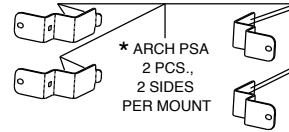

## KUBOTA B2650 SOFT SIDED CAB PARTS LIST

**ROOF** QTY. P/N  
1 8SV-KB2301-O3

**WINDSHIELD** QTY. P/N  
1 8SV-KU302

**ROLL BAR MOUNTS** QTY. P/N  
4 8SV-KB3305-B4

**WINDSHIELD SUPPORT** QTY. P/N  
1 8SV-KB2303-B4