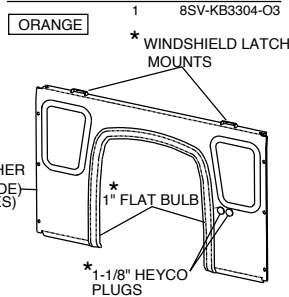

COWL QTY. P/N
1 8SV-KB3304-O3

ROLL BAR BRACKET QTY. P/N
4 8SV-KB3312-B4

SIDE FRAMES QTY. P/N
LEFT 1 8SV-32SS9L-B4
RIGHT 1 8SV-32SS9R-B4