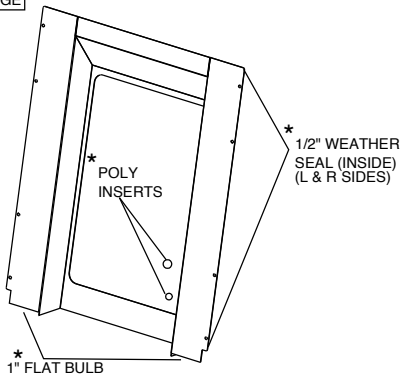

REAR PANEL QTY. P/N
1 8SV-KB3206-03

ORANGE