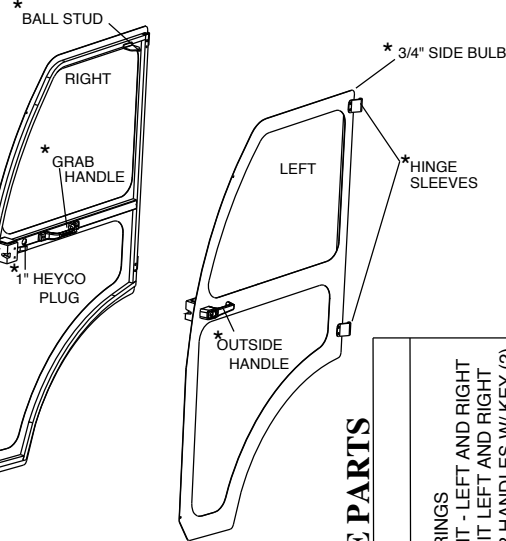

## KUBOTA B2650 HARD SIDED CAB PARTS LIST

**ROOF** QTY. P/N  
1 8SV-KB2301A-03

ORANGE

**WINDSHIELD** QTY. P/N  
1 8SV-KU302

**ROLL BAR MOUNTS** QTY. P/N  
4 8SV-KB3305-B4

RAVEN T1

**WINDSHIELD SUPPORT** QTY. P/N  
1 8SV-KB2303-B4

RAVEN T1

**COWL** QTY. P/N  
1 8SV-KB3304-03

ORANGE

**ROLL BAR BRACKET** QTY. P/N  
4 8SV-KB3312-B4

RAVEN T1

**SIDE FRAMES** QTY. P/N  
LEFT 1 8SV-32AS9L-B4  
RIGHT 1 8SV-32AS9R-B4

RAVEN T1

**HARD DOORS** QTY. P/N  
LEFT 1 8SV-32AS7L-03  
RIGHT 1 8SV-32AS7R-03

ORANGE

**REAR PANEL** QTY. P/N  
1 8SV-KB3206-03

ORANGE

**UNDER SEAT FILLER** QTY. P/N  
1 8SV-KB3310-VK

ORANGE

\*IN HOUSE APPLICATIONS

**RUBBER TYPES:**

3/4" SIDE BULB (20)	
9SV-PR17-20	
1/2" WEATHER SEAL (10)	
9SV-PR20-10	
TRIM LOK (10)	
9SV-PR01-10	
3/4" SIDE BULB W/ 1/4" GRIP & 2 WIPERS (15)	
9SV-PR38-15	
1" FLAT BULB	
9SV-PR05-10	
7/16" SIDE BULB W/ 1/4" GRIP & 2 WIPERS (15)	
9SV-PR29-15	
ARCH PSA (10)	
9SV-PR09-10	

**REAR CURTAIN** QTY. P/N  
1 8SV-KB2308-VK

**UNDER SEAT FILLER** QTY. P/N  
1 8SV-KB3310-VK

**RUBBER TYPES:**

5/8" SIDE BULB W/ 1/4" GRIP (15)	
9SV-PR23-15	
1/2" WEATHER SEAL (10')	
9SV-PR20-10	
TRIM LOK (10')	
9SV-PR01-10	
3/4" SIDE BULB W/ 1/4" GRIP & 2 WIPERS (15')	
9SV-PR38-15	
1" FLAT BULB	
9SV-PR05-10	
7/16" SIDE BULB W/ 1/4" GRIP & 2 WIPERS (15')	
9SV-PR29-15	
ARCH PSA (10')	
9SV-PR09-10	