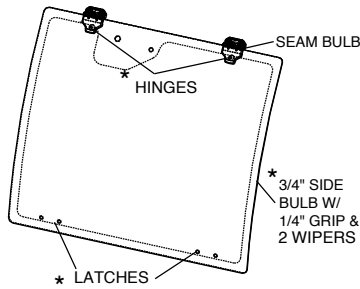

ROLL BAR MOUNTS QTY. P/N
4 8SV-KB3305-B4

WINDSHIELD SUPPORT QTY. P/N
1 8SV-KB2303-B4