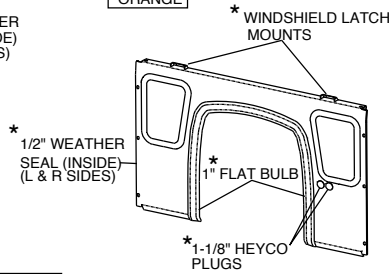

COWL QTY. P/N
1 8SV-KB3304-03

ORANGE