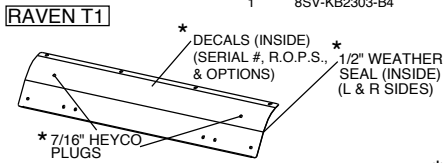

## KUBOTA B2650 SOFT SIDED CAB PARTS LIST

**ROOF** QTY. P/N  
1 8SV-KB2301-O3

**WINDSHIELD** QTY. P/N  
1 8SV-KU302

**ROLL BAR MOUNTS** QTY. P/N  
4 8SV-KB3305-B4

**WINDSHIELD SUPPORT** QTY. P/N  
1 8SV-KB2303-B4