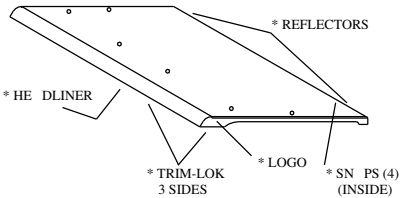

KUBOT B SERIES PH SE II SOFT SIDED C B P RTS LIST (p/n 1KB17SS1)

ROOF	QTY.	P/N
	1	KB17-01