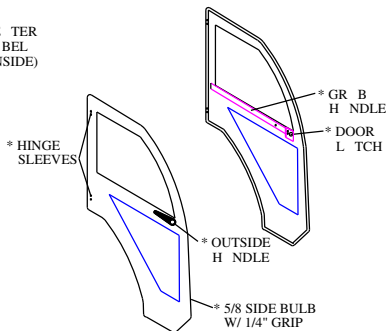

RE R LEGS	QTY.	P/N
LEFT	1	KB17-10L
RIGHT	1	KB17-10R

COWL	QTY.	P/N
	1	KB17-05

WINDSHIELD SUPPORT	QTY.	P/N
	1	KB17-08

UNITIZED SIDE FR MES SOFT SIDE	QTY.	P/N
LEFT	1	KB17SS-09L
RIGHT	1	KB17SS-09R

SOFT DOORS	QTY.	P/N
LEFT	1	KB17SS-07L
RIGHT	1	KB17SS-07R