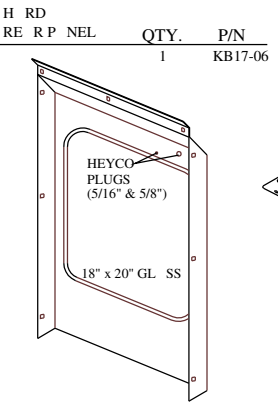

p/n: IM-1KB17 S1

CURTIS/BLADES/SPREADERS/ACCESSORIES

KUBOT B SERIES PH SE II H RD SIDED C B P RTS LIST (p/n 1KB17 S1)

RUBBER TYPES:

SIDE BULB 2 1/2" FLAT	TRIM-LOK	1/2" WEATHER SEAL	5/8" SIDE BULB	5/8" SIDE BULB W/ 1/4" GRIP	1" FLAT BULB	ARCH PSA
9PR08	9PR01	9PR20	9PR17	9PR23	9PR05	9PR09