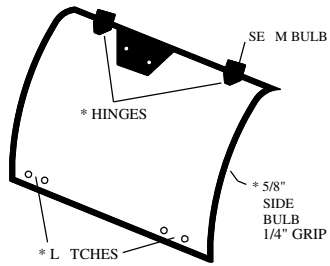

WINDSHIELD	QTY.	P/N
	1	KB17-02