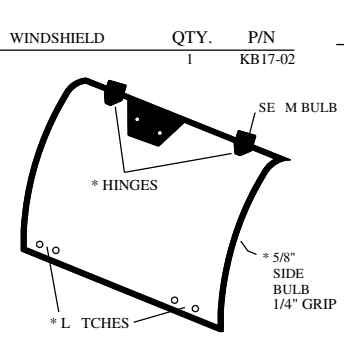

p/n: IM-1KB17 S1

CURTIS/BLADES/SPREADERS/ACCESSORIES

KUBOT B SERIES PH SE II H RD SIDED C B P RTS LIST (p/n 1KB17 S1)

RUBBER TYPES:

SIDE BULB 2 1/2" FLAT	TRIM-LOK	1/2" WEATHER SEAL	5/8" SIDE BULB	5/8" SIDE BULB W/ 1/4" GRIP	1" FLAT BULB	ARCH PSA
9PR08	9PR01	9PR20	9PR17	9PR23	9PR05	9PR09