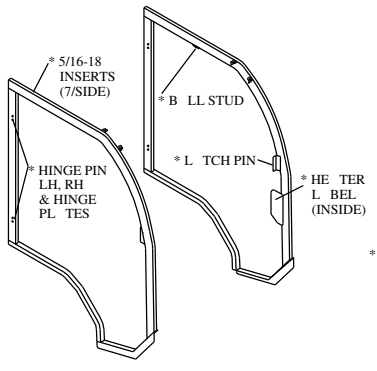

p/n: IM-1KB17 S1

CURTIS/BLADES/SPREADERS/ACCESSORIES

KUBOT B SERIES PH SE II H RD SIDED C B P RTS LIST (p/n 1KB17 S1)

RUBBER TYPES:

SIDE BULB 2 1/2" FLAT	TRIM-LOK	1/2" WEATHER SEAL	5/8" SIDE BULB	5/8" SIDE BULB W/ 1/4" GRIP	1" FLAT BULB	ARCH PSA
9PR08	9PR01	9PR20	9PR17	9PR23	9PR05	9PR09