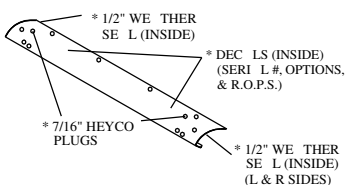

WINDSHIELD SUPPORT	QTY.	P/N
	1	KB17-08