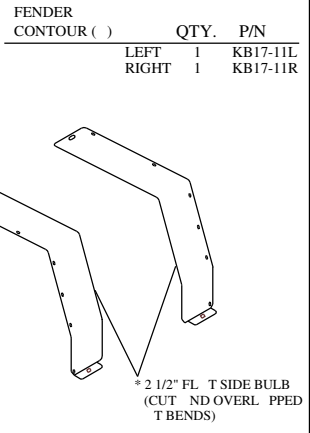

KUBOT B SERIES PH SE II H RD SIDED C B P RTS LIST (p/n 1KB17 S1)

RUBBER TYPES:

SIDE BULB 2 1/2" FLAT	TRIM-LOK	1/2" WEATHER SEAL	5/8" SIDE BULB	5/8" SIDE BULB W/ 1/4" GRIP	1" FLAT BULB	ARCH PSA
9PR08	9PR01	9PR20	9PR17	9PR23	9PR05	9PR09

ADDITIONAL SERVICE PARTS	
P/N	DESCRIPTION
9GL-33x39	MOLDED WINDSHIELD KIT
9PH007 & 9BLK01	POP OUT WSHIELD HINGE KIT-SINGLE
9WL01	POP OUT WSHIELD LATCH KIT-SINGLE
9PH006	UNITIZED FRAME HINGE KIT-LH
9PH005	UNITIZED FRAME HINGE KIT-RH
9SW-C2L	LEFT DOOR SLIDER ASSEMBLY
9SW-C2R	RIGHT DOOR SLIDER ASSEMBLY
9LLO1A	ROTARY DOOR LATCH-LH
9LLO1B	ROTARY DOOR LATCH-RH
9LLO1C	OUTSIDE R-LATCH HANDLE W/KEY
9LLO1D	GAS SPRING DOOR (SINGLE)
9LLO1E	HARDWARE KITS
9LLO1F	KB17HWK-01 (&-02)

* IN HOUSE PPLIC TIONS

C BS/BL DES/SPRE DERS/ CCESSORIES