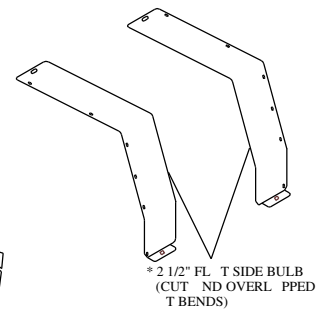

KUBOT B SERIES PH SE II SOFT SIDED C B P RTS LIST (p/n 1KB17SS1)

ROOF	QTY.	P/N
	1	KB17-01

WINDSHIELD	QTY.	P/N
	1	KB17-02

RE R CURT IN	QTY.	P/N
	1	KB17-18

FENDER CONTOUR ( )	QTY.	P/N
LEFT	1	KB17-11L
RIGHT	1	KB17-11R

ROLL B R BR CKETS	QTY.	P/N
LEFT	1	KB17-03L
RIGHT	1	KB17-03R

RE R LIGHT MOUNTS	QTY.	P/N
	2	KB17-04

FENDER CONTOUR (B)	QTY.	P/N
LEFT	1	KB17-12L
RIGHT	1	KB17-12R

RE R LEGS	QTY.	P/N
LEFT	1	KB17-10L
RIGHT	1	KB17-10R

COWL	QTY.	P/N
	1	KB17-05

WINDSHIELD SUPPORT	QTY.	P/N
	1	KB17-08

UNITIZED SIDE FR MES SOFT SIDE	QTY.	P/N
LEFT	1	KB17SS-09L
RIGHT	1	KB17SS-09R

SOFT DOORS	QTY.	P/N
LEFT	1	KB17SS-07L
RIGHT	1	KB17SS-07R

FL T RECT NGUL R VINYL FILLER	QTY.	P/N
	1	KB17-13

POCKET TYPE VINYL FILLER	QTY.	P/N
	1	KB17-14

FLOORBOARD EXTENSIONS	QTY.	P/N
LEFT	1	KB17-17L
RIGHT	1	KB17-17R

RUBBER TYPES:

SIDE BULB 2 1/2\"/>					
9PR08	9PR01	9PR20	9PR23	9PR05	9PR09

* IN HOUSE PPLIC TIONS

ADDITIONAL SERVICE PARTS

P/N	DESCRIPTION
9GL-33x39	MOLDED WINDSHIELD KIT
9P-H07 & 9BLK01	PDP OUT WSHIELD HINGE KIT-SINGLE
9WLO1	PDP OUT WSHIELD LATCH KIT-SINGLE
9PH06	UNITIZED FRAME HINGE KIT-LH
9PH05	UNITIZED FRAME HINGE KIT-RH
9DLOA	ROTARY DOOR LATCH-LH
9DLOB	ROTARY DOOR LATCH-RH
9DLOIC	OUTSIDE DOOR LATCH-RH
9DLOIC	OUTSIDE DOOR LATCH HANDLE W/KEY
9DLOIC	HARDWARE KIT
9DLOIC	WIRE CABLE STOP