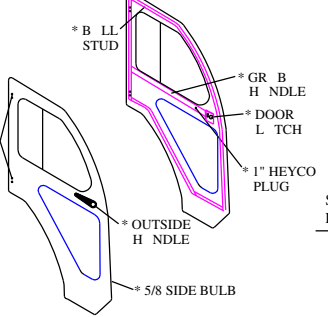

p/n: IM-1KB17 S1

CURTIS/BLADES/SPREADERS/ACCESSORIES

KUBOT B SERIES PH SE II H RD SIDED C B P RTS LIST (p/n 1KB17 S1)

RUBBER TYPES:

SIDE BULB 2 1/2" FLAT	TRIM-LOK	1/2" WEATHER SEAL	5/8" SIDE BULB	5/8" SIDE BULB W/ 1/4" GRIP	1" FLAT BULB	ARCH PSA
9PR08	9PR01	9PR20	9PR17	9PR23	9PR05	9PR09