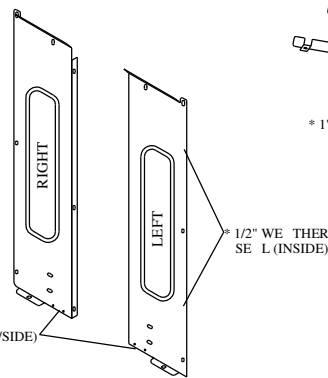

ROLL B R BR CKETS	QTY.	P/N
LEFT	1	KB17-03L
RIGHT	1	KB17-03R

RE R LIGHT MOUNTS	QTY.	P/N
	2	KB17-04

FENDER CONTOUR (B)	QTY.	P/N
LEFT	1	KB17-12L
RIGHT	1	KB17-12R

RE R LEGS	QTY.	P/N
LEFT	1	KB17-10L
RIGHT	1	KB17-10R