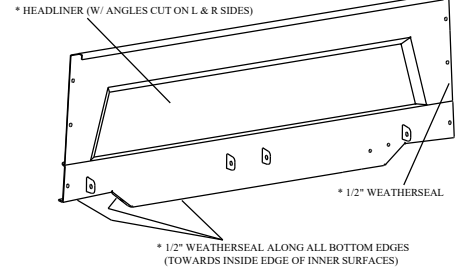

# J.D. GATOR TS, TX, TE, and TH HARD SIDED CAB PARTS LIST (p/n 1GTS1AS)

**ROOF** QTY. P/N  
1 8SV-JDTS01-Y2 (YELLOW)  
1 8SV-JDTS01-B4 (BLACK)

**WINDSHIELD** QTY. P/N  
1 8SV-JDTS02

**LOWER REAR PANEL ASSEMBLY** QTY. P/N  
1 8SV-JDTS05-B4