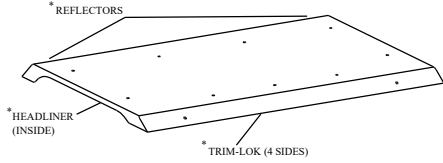

# J.D. GATOR TS, TX, TE, and TH SOFT SIDED CAB PARTS LIST (p/n 1GTS1SS)

**ROOF**

QTY.	P/N
1	8SV-JDTS01-Y2 (YELLOW)
1	8SV-JDTS01-B4 (BLACK)

**WINDSHIELD**

QTY.	P/N
1	8SV-JDTS02

**LOWER REAR PANEL ASSEMBLY**