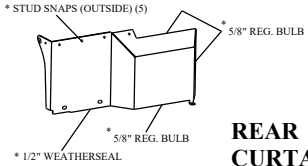

AIR INTAKE COVER

QTY.	P/N
1	8SV-JDTS03-B4

REAR CURTAIN

QTY.	P/N
1	8SV-JDTS16-VR