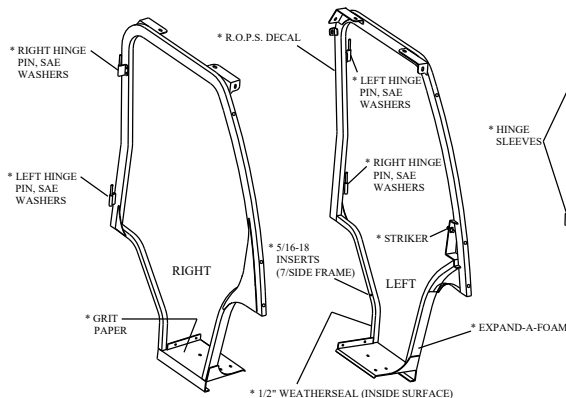

RUBBER TYPES:

9SV-PRO1-10	9SV-PR20-10	9SV-PR17-5	9SV-PR23-15	9SV-PR20-15	8SV-PRO5-10	9SV-PR30-5	9SV-PRO2-15

UNITIZED SIDE FRAMES SOFT CAB

QTY.	P/N
LEFT 1	8SV-JDTS99L-B4
RIGHT 1	8SV-JDTS99R-B4

*IN HOUSE APPLICATIONS

SOFT DOORS

QTY.	P/N
LEFT 1	8SV-JDTS87LB-VC (BLACK VINYL)
RIGHT 1	8SV-JDTS87RB-VC (BLACK VINYL)
RIGHT 1	8SV-JDTS87LY-VP (YELLOW VINYL)
RIGHT 1	8SV-JDTS87RY-VP (YELLOW VINYL)