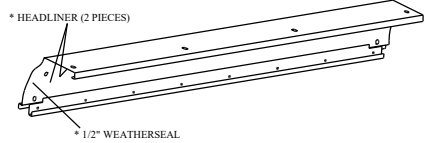

**REAR ROOF SUPPORT ASS'Y.** QTY. P/N  
1 8SV-JDTS14-B4

RUBBER TYPES:

TRIM-LOK 9SV-PRO1-10	1/2" WEATHER SEAL 9SV-PR20-10	7/16" SIDE BULB W/ 1/4" GRIP 9SV-PR29-15	3/4" SIDE BULB 9SV-PR17-20	3/4" SIDE BULB W/ 1/4" GRIP 9SV-PR29-15	1" FLAT BULB 9SV-PR05-10	1/4" x 3/4" EXPANDA-A-FOAM 9SV-PR30-5	5/8" REG. BULB 9SV-PRO2-15
-------------------------	----------------------------------	---	-------------------------------	--	-----------------------------	--	-------------------------------