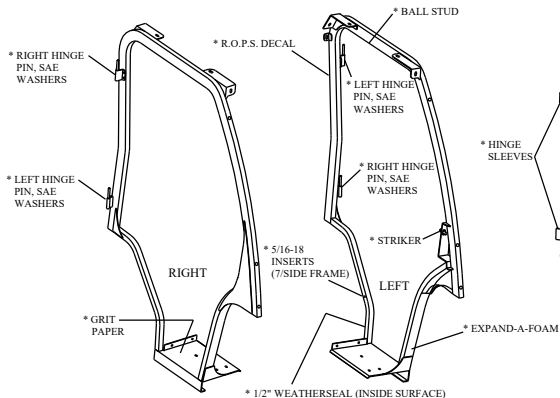

RUBBER TYPES:

TRIM-LOK 9SV-PRO1-10	1/2" WEATHER SEAL 9SV-PR20-10	7/16" SIDE BULB W/ 1/4" GRIP 9SV-PR29-15	3/4" SIDE BULB 9SV-PR17-20	3/4" SIDE BULB W/ 1/4" GRIP 9SV-PR29-15	1" FLAT BULB 9SV-PR05-10	1/4" x 3/4" EXPANDA-A-FOAM 9SV-PR30-5	5/8" REG. BULB 9SV-PRO2-15

UNITIZED SIDE FRAMES HARD CAB QTY. P/N
LEFT 1 8SV-JDTAS9L-B4
RIGHT 1 8SV-JDTAS9R-B4

*IN HOUSE APPLICATIONS

HARD DOORS QTY. P/N
LEFT 1 8SV-JDTAS7L-B4 (BLACK)
LEFT 1 8SV-JDTAS7L-G4 (GREEN)
RIGHT 1 8SV-JDTAS7R-B4 (BLACK)
RIGHT 1 8SV-JDTAS7R-G4 (GREEN)