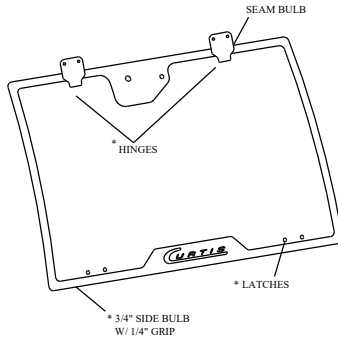

WINDSHIELD QTY. P/N
1 8SV-JDTS02