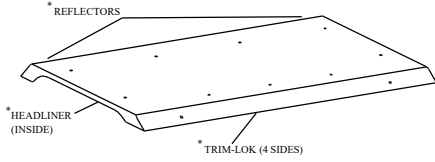

J.D. GATOR TS, TX, TE, and TH HARD SIDED CAB PARTS LIST (p/n 1GTS1AS)

ROOF QTY. P/N
1 8SV-JDTS01-Y2 (YELLOW)
1 8SV-JDTS01-B4 (BLACK)