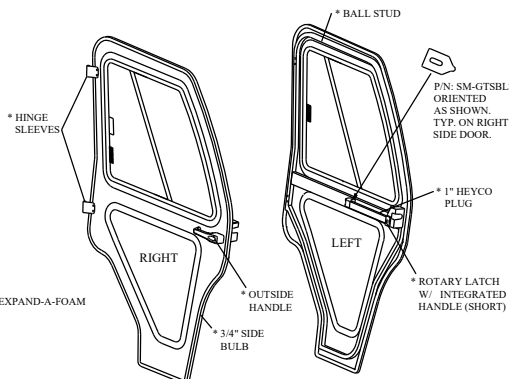

CABS/BLADES/SPREADERS/ACCESSORIES

ADDITIONAL SERVICE PARTS

P/N	DESCRIPTION
9SV-HWS	WINDSHIELD HINGE KIT
9SV-WL1	WINDSHIELD LATCH KIT 1
9SV-HDR1	DOOR HINGE KIT 1
8SV-SWGL	LEFT DOOR SLIDER ASSEMBLY
8SV-SWGR	RIGHT DOOR SLIDER ASSEMBLY
9SV-DL03	DOOR LATCH NON-LOCKING W/ GRAB HANDLE
9SV-OHRL	OUTSIDE HANDLE ROTARY LATCH KIT
9SV-GS02	GAS SPRING (12")
IDH-12	SEAT BELT KIT (W/O HARDWARE)
JDTSHWK-01	HARDWARE KIT
JDTSHWK-02	REAR PANEL HARDWARE KIT
9PC01	FUEL CAP LID LATCH
8SV-PGTSLD	LOWER DOOR ACRYLIC WINDOW