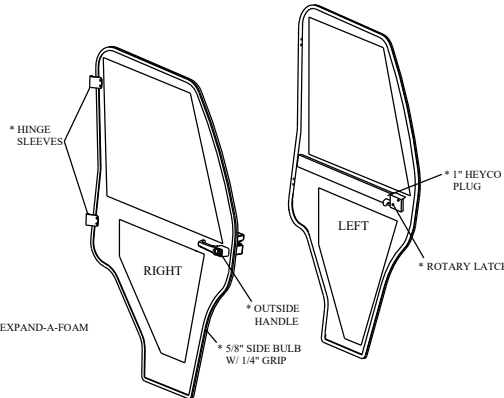

**UNITIZED SIDE FRAMES SOFT CAB**

QTY.	P/N
LEFT 1	8SV-JDTS99L-B4
RIGHT 1	8SV-JDTS99R-B4

\*IN HOUSE APPLICATIONS

**SOFT DOORS**

QTY.	P/N
LEFT 1	8SV-JDTS87LB-VC (BLACK VINYL)
RIGHT 1	8SV-JDTS87RB-VC (BLACK VINYL)
RIGHT 1	8SV-JDTS87LY-VP (YELLOW VINYL)
RIGHT 1	8SV-JDTS87RY-VP (YELLOW VINYL)