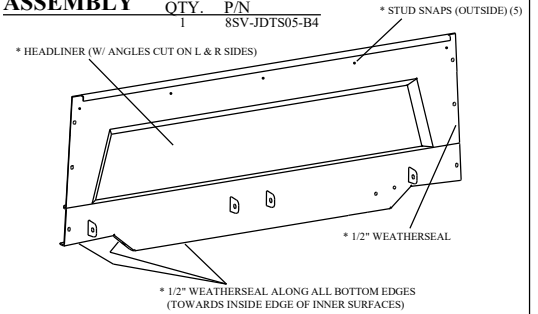

J.D. GATOR TS, TX, TE, and TH SOFT SIDED CAB PARTS LIST (p/n 1GTS1SS)

ROOF

QTY.	P/N
1	8SV-JDTS01-Y2 (YELLOW)
1	8SV-JDTS01-B4 (BLACK)

WINDSHIELD

QTY.	P/N
1	8SV-JDTS02

LOWER REAR PANEL ASSEMBLY

QTY.	P/N
1	8SV-JDTS05-B4

AIR INTAKE COVER

QTY.	P/N
1	8SV-JDTS03-B4

REAR CURTAIN

QTY.	P/N
1	8SV-JDTS16-VR

VINYL FILLERS

QTY.	P/N
LEFT 1	8SV-JDTS15L-VC
RIGHT 1	8SV-JDTS15R-VC

COWL

QTY.	P/N
1	8SV-JDTS10-B4

FUEL CAP LID

QTY.	P/N
1	8SV-JDTS04B-B4

FUEL CAP ASSEMBLY

QTY.	P/N
1	8SV-JDTS08B-B4

WINDSHIELD SUPPORT

QTY.	P/N
1	8SV-JDTS13-B4

REAR MOUNT TAB ASS'Y.

QTY.	P/N
LEFT 1	8SV-JDTS11L-B4
RIGHT 1	8SV-JDTS11R-B4

FRONT BRACKETS

QTY.	P/N
LEFT 1	8SV-JDTS12L-B4
RIGHT 1	8SV-JDTS12R-B4

REAR ROOF SUPPORT ASS'Y.

QTY.	P/N
1	8SV-JDTS14-B4

RUBBER TYPES:

9SV-PRO1-10	9SV-PR20-10	9SV-PR17-5	9SV-PR23-15	9SV-PR20-15	8SV-PRO5-10	9SV-PR30-5	9SV-PRO2-15

UNITIZED SIDE FRAMES SOFT CAB

QTY.	P/N
LEFT 1	8SV-JDTS99L-B4
RIGHT 1	8SV-JDTS99R-B4

*IN HOUSE APPLICATIONS

SOFT DOORS

QTY.	P/N
LEFT 1	8SV-JDTS87LB-VC (BLACK VINYL)
RIGHT 1	8SV-JDTS87RB-VC (BLACK VINYL)
RIGHT 1	8SV-JDTS87LY-VP (YELLOW VINYL)
RIGHT 1	8SV-JDTS87RY-VP (YELLOW VINYL)

ADDITIONAL SERVICE PARTS

P/N	DESCRIPTION
9SV-IHRL	INSIDE HANDLE ROTARY LATCH KIT
9SV-OHRL	OUTSIDE HANDLE ROTARY LATCH KIT
9SV-DS02	DOOR STOP
JDTSHWK-01	HARDWARE KIT
JDH-12	SEAT BELT KIT (W/O HARDWARE)
9PC01	FUEL CAP LID LATCH

CABS/BLADES/SPREADERS/ACCESSORIES