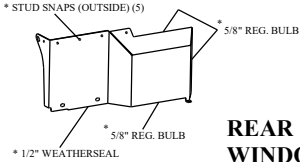

AIR INTAKE COVER QTY. P/N
1 8SV-JDTS03-B4

REAR WINDOW QTY. P/N
1 8SV-JDTSAS06