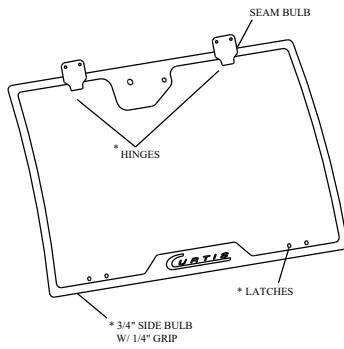

# J.D. GATOR TS, TX, TE, and TH SOFT SIDED CAB PARTS LIST (p/n 1GTS1SS)

**ROOF**

QTY.	P/N
1	8SV-JDTS01-Y2 (YELLOW)
1	8SV-JDTS01-B4 (BLACK)

**WINDSHIELD**

QTY.	P/N
1	8SV-JDTS02

**LOWER REAR PANEL ASSEMBLY**