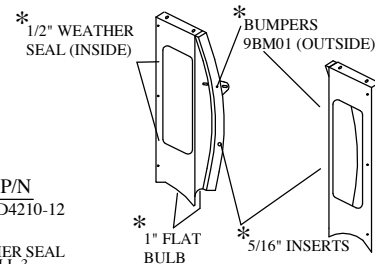

J.D. 3000 SERIES (4200/4300/4400) (4210/4310/4410) (3120/3320/3520/3720) SOFT SIDED CAB PARTS LIST