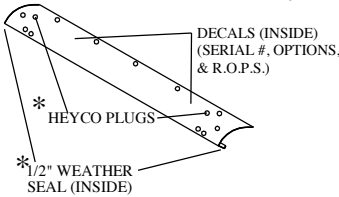

J.D. 3000 SERIES (4200/4300/4400) (4210/4310/4410) (3120/3320/3520/3720) HARD SIDED CAB PARTS LIST

ROOF	QTY.	P/N
	1	JD3520-01

REAR WINDOW SUPPORT	QTY.	P/N
	1	JD4210-05

WINDSHIELD SUPPORT	QTY.	P/N
	1	JD4120-04