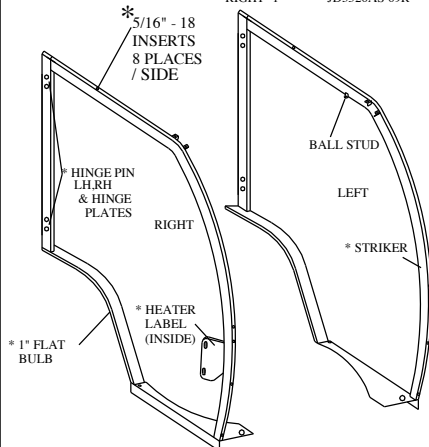

10 SERIES COWL INSERT	QTY.	P/N
	1	JD3520-17A

ROLL BAR BRACKETS	QTY.	P/N
	2	JD4210-12

REAR WINDOW	QTY.	P/N
	1	JD4210-03

LOWER REAR PANEL	QTY.	P/N
	1	JD4210-06

FRONT LEGS	QTY.	P/N
LEFT	1	JD4120-10L
RIGHT	1	JD4120-10R

REAR LEGS	QTY.	P/N
LEFT	1	JD4210-11L
RIGHT	1	JD4210-11R

UNITIZED SIDE FRAMES HARD CAB	QTY.	P/N
LEFT	1	JD3520AS-09L
RIGHT	1	JD3520AS-09R

*IN HOUSE APPLICATIONS

HARD DOORS	QTY.	P/N
LEFT	1	JD3520AS-07L
RIGHT	1	JD3520AS-07R