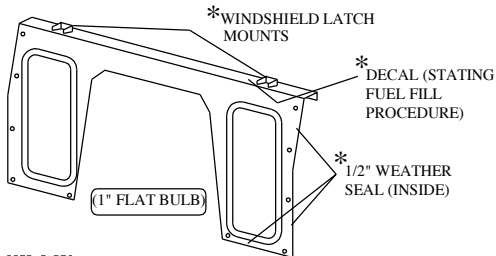

RUBBER TYPES:

WINDSHIELD	QTY.	P/N
	1	JD4210-02