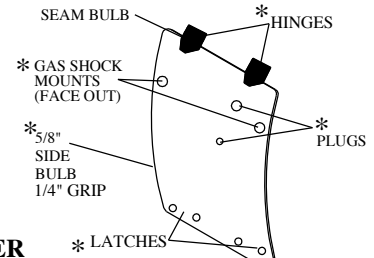

LOWER REAR PANEL	QTY.	P/N
	1	JD4210-06