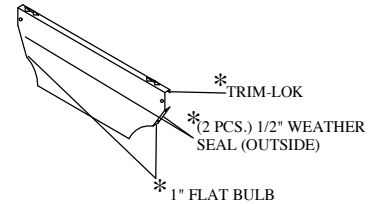

J.D. 3000 SERIES (4200/4300/4400) (4210/4310/4410) (3120/3320/3520/3720) SOFT SIDED CAB PARTS LIST