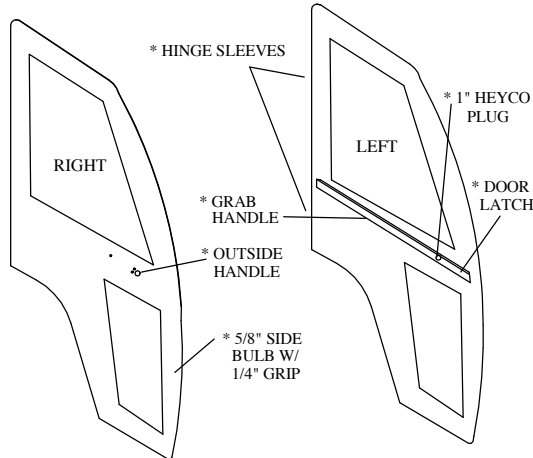

ADDITIONAL SERVICE PARTS

P/N	DESCRIPTION
9GL-30X46	MOLDED WINDSHIELD KIT
9PH007 & 9BLK01	POP OUT WSHIELD HINGE KIT-SINGLE
9WL01	POP OUT WSHIELD LATCH KIT-SINGLE
9PH006	UNITIZED FRAME HINGE KIT-LH
9PH005	UNITIZED FRAME HINGE KIT-RH
9SW-272L	LEFT DOOR SLIDER ASSEMBLY
9SW-272R	RIGHT DOOR SLIDER ASSEMBLY
9DL01A	ROTARY DOOR LATCH-LH
9DL01B	ROTARY DOOR LATCH-RH
9DL01C	OUTSIDE R-LATCH HANDLE W/KEY
9DL01D	GAS SPRING DOOR (SINGLE)
9GS01	GAS SPRING REAR WINDOW (SINGLE)
JD3520HWK-01 (&-02)	HARDWARE KIT

J.D. 3000 SERIES (4200/4300/4400) (4210/4310/4410) (3120/3320/3520/3720) SOFT SIDED CAB PARTS LIST

RUBBER TYPES:

TRIM-LOK 9PR01	1/2" WEATHER SEAL 9PR20	5/8" SIDE BULB W/ 1/4" GRIP 9PR23	1" FLAT BULB 9PR05	REG. BULB 9PR02
-------------------	----------------------------	--------------------------------------	-----------------------	--------------------