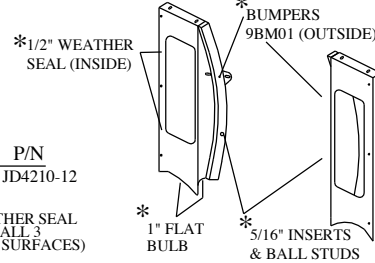

J.D. 3000 SERIES (4200/4300/4400) (4210/4310/4410) (3120/3320/3520/3720) HARD SIDED CAB PARTS LIST

ROOF	QTY.	P/N
	1	JD3520-01

REAR WINDOW SUPPORT	QTY.	P/N
	1	JD4210-05

WINDSHIELD SUPPORT	QTY.	P/N
	1	JD4120-04

WINDSHIELD COWL	QTY.	P/N
	1	JD3520-08

RUBBER TYPES:

WINDSHIELD	QTY.	P/N
	1	JD4210-02

FRONT FILLERS 10 SERIES	QTY.	P/N
LEFT	1	JD4210-15L
RIGHT	1	JD4210-15R

FRONT FILLERS 20 SERIES	QTY.	P/N
LEFT	1	JD3520-15L
RIGHT	1	JD3520-15R

10 SERIES COWL INSERT	QTY.	P/N
	1	JD3520-17A

ROLL BAR BRACKETS	QTY.	P/N
	2	JD4210-12

REAR WINDOW	QTY.	P/N
	1	JD4210-03

LOWER REAR PANEL	QTY.	P/N
	1	JD4210-06

FRONT LEGS	QTY.	P/N
LEFT	1	JD4120-10L
RIGHT	1	JD4120-10R

REAR LEGS	QTY.	P/N
LEFT	1	JD4210-11L
RIGHT	1	JD4210-11R

UNITIZED SIDE FRAMES HARD CAB	QTY.	P/N
LEFT	1	JD3520AS-09L
RIGHT	1	JD3520AS-09R

*IN HOUSE APPLICATIONS

HARD DOORS	QTY.	P/N
LEFT	1	JD3520AS-07L
RIGHT	1	JD3520AS-07R

ADDITIONAL SERVICE PARTS

P/N	DESCRIPTION
9GL-30X46	MOLDED WINDSHIELD KIT
9PH007 & 9BLK01	POP OUT WSHIELD HINGE KIT-SINGLE
9WL01	POP OUT WSHIELD LATCH KIT-SINGLE
9PH006	UNITIZED FRAME HINGE KIT-LH
9PH005	UNITIZED FRAME HINGE KIT-RH
9SW-272L	LEFT DOOR SLIDER ASSEMBLY
9SW-272R	RIGHT DOOR SLIDER ASSEMBLY
9DL01A	ROTARY DOOR LATCH-LH
9DL01B	ROTARY DOOR LATCH-RH
9DL01C	OUTSIDE R-LATCH HANDLE W/KEY
9DL01D	GAS SPRING DOOR (SINGLE)
9GS01	GAS SPRING REAR WINDOW (SINGLE)
JD3520HWK-01 (&-02)	HARDWARE KIT