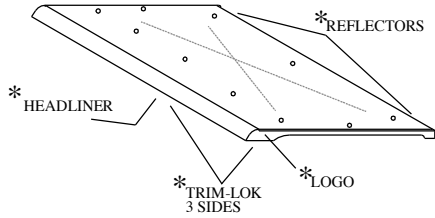

J.D. 3000 SERIES (4200/4300/4400) (4210/4310/4410) (3120/3320/3520/3720) HARD SIDED CAB PARTS LIST

ROOF	QTY.	P/N
	1	JD3520-01

REAR WINDOW SUPPORT	QTY.	P/N
	1	JD4210-05

WINDSHIELD SUPPORT	QTY.	P/N
	1	JD4120-04