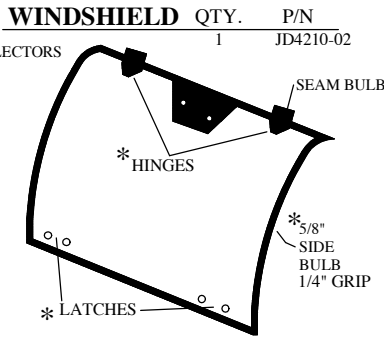

J.D. 3000 SERIES (4200/4300/4400) (4210/4310/4410) (3120/3320/3520/3720) SOFT SIDED CAB PARTS LIST