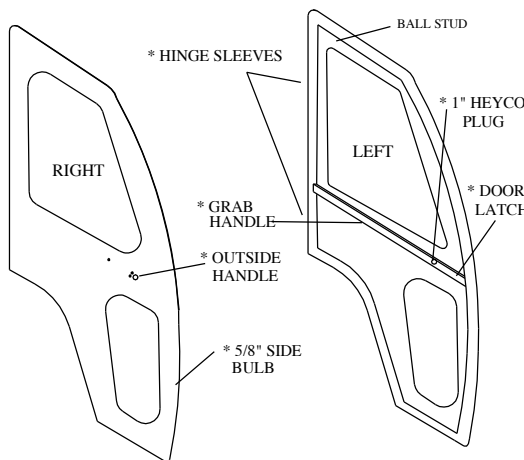

REAR LEGS	QTY.	P/N
LEFT	1	JD4210-11L
RIGHT	1	JD4210-11R

UNITIZED SIDE FRAMES HARD CAB	QTY.	P/N
LEFT	1	JD3520AS-09L
RIGHT	1	JD3520AS-09R

*IN HOUSE APPLICATIONS

HARD DOORS	QTY.	P/N
LEFT	1	JD3520AS-07L
RIGHT	1	JD3520AS-07R