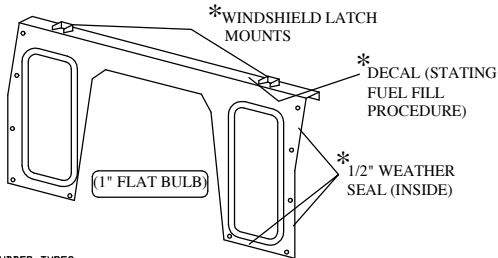

J.D. 3000 SERIES (4200/4300/4400) (4210/4310/4410) (3120/3320/3520/3720) SOFT SIDED CAB PARTS LIST