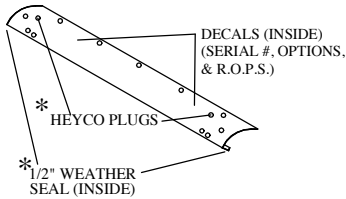

J.D. 3000 SERIES (4200/4300/4400) (4210/4310/4410) (3120/3320/3520/3720) SOFT SIDED CAB PARTS LIST