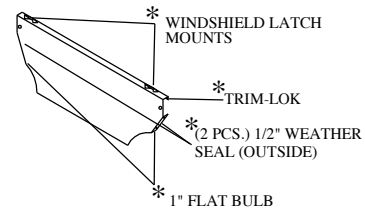

10 SERIES COWL INSERT	QTY.	P/N
	1	JD3520-17A

ROLL BAR BRACKETS	QTY.	P/N
	2	JD4210-12

REAR WINDOW	QTY.	P/N
	1	JD4210-03

LOWER REAR PANEL	QTY.	P/N
	1	JD4210-06

FRONT LEGS	QTY.	P/N
LEFT	1	JD4120-10L
RIGHT	1	JD4120-10R