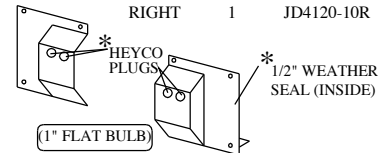

10 SERIES COWL INSERT	QTY.	P/N
	1	JD3520-17A

ROLL BAR BRACKETS	QTY.	P/N
	2	JD4210-12

REAR WINDOW	QTY.	P/N
	1	JD4210-03

LOWER REAR PANEL	QTY.	P/N
	1	JD4210-06

FRONT LEGS	QTY.	P/N
LEFT	1	JD4120-10L
RIGHT	1	JD4120-10R