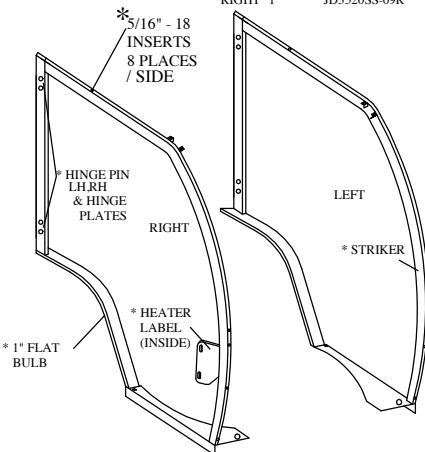

10 SERIES COWL INSERT	QTY.	P/N
	1	JD3520-17A

ROLL BAR BRACKETS	QTY.	P/N
	2	JD4210-12

REAR WINDOW	QTY.	P/N
	1	JD4210-03

LOWER REAR PANEL	QTY.	P/N
	1	JD4210-06

FRONT LEGS	QTY.	P/N
LEFT	1	JD4120-10L
RIGHT	1	JD4120-10R

REAR LEGS	QTY.	P/N
LEFT	1	JD4210-11L
RIGHT	1	JD4210-11R

UNITIZED SIDE FRAMES HARD CAB	QTY.	P/N
LEFT	1	JD3520AS-09L
RIGHT	1	JD3520AS-09R

*IN HOUSE APPLICATIONS

HARD DOORS	QTY.	P/N
LEFT	1	JD3520AS-07L
RIGHT	1	JD3520AS-07R

ADDITIONAL SERVICE PARTS

P/N	DESCRIPTION
9GL-30X46	MOLDED WINDSHIELD KIT
9PH007 & 9BLK01	POP OUT WSHIELD HINGE KIT-SINGLE
9WL01	POP OUT WSHIELD LATCH KIT-SINGLE
9PH006	UNITIZED FRAME HINGE KIT-LH
9PH005	UNITIZED FRAME HINGE KIT-RH
9SW-272L	LEFT DOOR SLIDER ASSEMBLY
9SW-272R	RIGHT DOOR SLIDER ASSEMBLY
9DL01A	ROTARY DOOR LATCH-LH
9DL01B	ROTARY DOOR LATCH-RH
9DL01C	OUTSIDE R-LATCH HANDLE W/KEY
9DL01D	GAS SPRING DOOR (SINGLE)
9GS01	GAS SPRING REAR WINDOW (SINGLE)
JD3520HWK-01 (&-02)	HARDWARE KIT

J.D. 3000 SERIES (4200/4300/4400) (4210/4310/4410) (3120/3320/3520/3720) SOFT SIDED CAB PARTS LIST

RUBBER TYPES:

TRIM-LOK 9PR01	1/2" WEATHER SEAL 9PR20	5/8" SIDE BULB W/ 1/4" GRIP 9PR23	1" FLAT BULB 9PR05	REG. BULB 9PR02
-------------------	----------------------------	--------------------------------------	-----------------------	--------------------