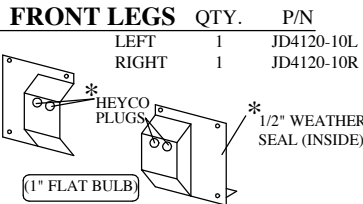

J.D. 3000 SERIES (4200/4300/4400) (4210/4310/4410) (3120/3320/3520/3720) SOFT SIDED CAB PARTS LIST