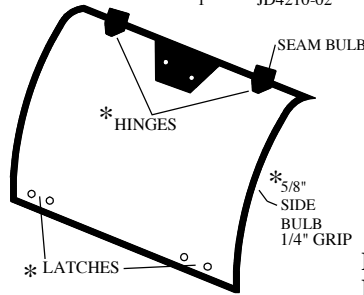

WINDSHIELD	QTY.	P/N
	1	JD4210-02

FRONT FILLERS 10 SERIES	QTY.	P/N
LEFT	1	JD4210-15L
RIGHT	1	JD4210-15R

FRONT FILLERS 20 SERIES	QTY.	P/N
LEFT	1	JD3520-15L
RIGHT	1	JD3520-15R

10 SERIES COWL INSERT	QTY.	P/N
	1	JD3520-17A

ROLL BAR BRACKETS	QTY.	P/N
	2	JD4210-12

REAR WINDOW	QTY.	P/N
	1	JD4210-03