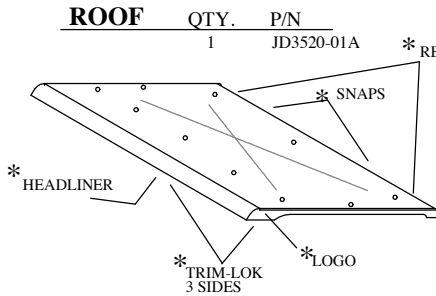

J.D. 3000 SERIES (4200/4300/4400) (4210/4310/4410) (3120/3320/3520/3720) SOFT SIDED CAB PARTS LIST