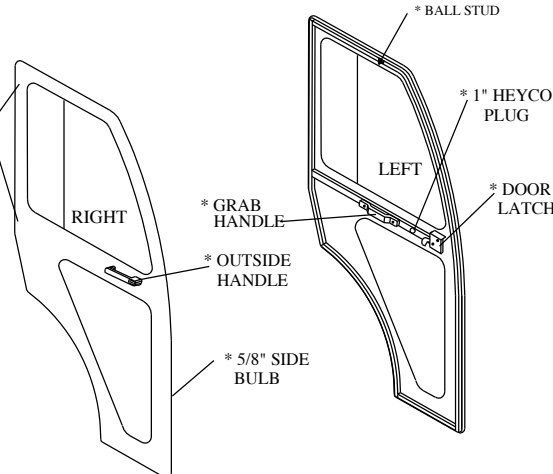

ADDITIONAL SERVICE PARTS

P/N	DESCRIPTION
9GL-32X38	MOLDED WINDSHIELD KIT
9PH007 & 9BLK01	POP OUT WSHIELD HINGE KIT-SINGLE
9WL01	POP OUT WSHIELD LATCH KIT-SINGLE
9PH006	UNITIZED FRAME HINGE KIT-LH
9PH005	UNITIZED FRAME HINGE KIT-RH
9SW-C2L	LEFT DOOR SLIDER ASSEMBLY
9SW-C2R	RIGHT DOOR SLIDER ASSEMBLY
9DL014	ROTARY DOOR LATCH-LH
9DL01B	ROTARY DOOR LATCH-RH
9DL01C	OUTSIDE R-LATCH HANDLE W/KEY
9GS02	GAS SPRING DOOR (SINGLE)
JD2210HWK-01	HARDWARE KIT
JD2210HWK-02	REAR PANEL HARDWARE KIT

CABS/BLADES/SPREADERS/ACCESSORIES