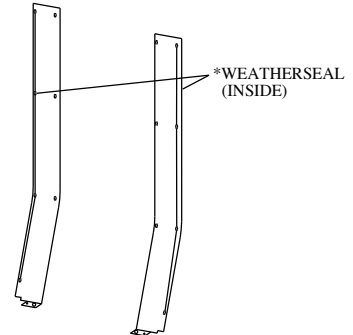

JOHN DEERE 2305 & 2210 HARD SIDED CAB PARTS LIST

ROOF	QTY.	P/N
YELLOW	1	JD2210-01

WINDSHIELD	QTY.	P/N
GREEN	1	JD2210-02

REAR LEGS	QTY.	P/N
GREEN	LEFT	1 JD2210-03L
	RIGHT	1 JD2210-03R

WINDSHIELD COWL	QTY.	P/N
GREEN	1	JD2210-08