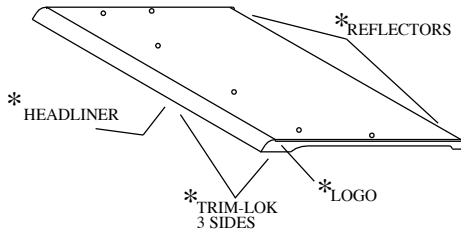

JOHN DEERE 2305 & 2210 HARD SIDED CAB PARTS LIST

ROOF	QTY.	P/N
YELLOW	1	JD2210-01

WINDSHIELD	QTY.	P/N
GREEN	1	JD2210-02

REAR LEGS	QTY.	P/N
GREEN	LEFT	1 JD2210-03L
	RIGHT	1 JD2210-03R

WINDSHIELD COWL	QTY.	P/N
GREEN	1	JD2210-08

FRONT LEGS	QTY.	P/N
GREEN	LEFT	1 JD2210-05LA
	RIGHT	1 JD2210-05RB

WINDSHIELD SUPPORT	QTY.	P/N
T-BLACK	1	JD4110-04

ROLL BAR BRKT. MOUNTS	QTY.	P/N
T-BLACK	2	JD2210-11

ROLL BAR BRACKETS	QTY.	P/N
T-BLACK	2	JD2210-12

REAR PANEL	QTY.	P/N
GREEN	1	JD2210-06

RUBBER TYPES:

TRIM-LOK	1/2" WEATHER SEAL	ARCH PSA	5/8" SIDE BULB	5/8" SIDE BULB W/ 1/4" GRIP	1" ROUND BULB	1" FLAT BULB
9PR01	9PR20	9PR09	9PR17	9PR23	9PR19	9PR05

UNITIZED SIDE FRAMES HARD CAB	QTY.	P/N
T-BLACK	LEFT	1 JD2210AS-09L
	RIGHT	1 JD2210AS-09R

*IN HOUSE APPLICATIONS

HARD DOORS	QTY.	P/N
GREEN	LEFT	1 JD2210AS-07L
	RIGHT	1 JD2210AS-07R

ADDITIONAL SERVICE PARTS

P/N	DESCRIPTION
9GL-32X38	MOLDED WINDSHIELD KIT
9PH007 & 9BLK01	POP OUT WSHIELD HINGE KIT-SINGLE
9WL01	POP OUT WSHIELD LATCH KIT-SINGLE
9PH006	UNITIZED FRAME HINGE KIT-LH
9PH005	UNITIZED FRAME HINGE KIT-RH
9SW-C2L	LEFT DOOR SLIDER ASSEMBLY
9SW-C2R	RIGHT DOOR SLIDER ASSEMBLY
9DL014	ROTARY DOOR LATCH-LH
9DL01B	ROTARY DOOR LATCH-RH
9DL01C	OUTSIDE R-LATCH HANDLE W/KEY
9GS02	GAS SPRING DOOR (SINGLE)
JD2210HWK-01	HARDWARE KIT
JD2210HWK-02	REAR PANEL HARDWARE KIT

CABS/BLADES/SPREADERS/ACCESSORIES