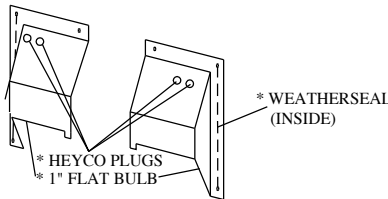

JOHN DEERE 2305 & 2210 HARD SIDED CAB PARTS LIST

ROOF	QTY.	P/N
YELLOW	1	JD2210-01

WINDSHIELD	QTY.	P/N
GREEN	1	JD2210-02

REAR LEGS	QTY.	P/N
GREEN	LEFT	1 JD2210-03L
	RIGHT	1 JD2210-03R

WINDSHIELD COWL	QTY.	P/N
GREEN	1	JD2210-08

FRONT LEGS	QTY.	P/N
GREEN	LEFT	1 JD2210-05LA
	RIGHT	1 JD2210-05RB

WINDSHIELD SUPPORT	QTY.	P/N
T-BLACK	1	JD4110-04

ROLL BAR BRKT. MOUNTS	QTY.	P/N
T-BLACK	2	JD2210-11

ROLL BAR BRACKETS	QTY.	P/N
T-BLACK	2	JD2210-12

REAR PANEL	QTY.	P/N
GREEN	1	JD2210-06

RUBBER TYPES:

TRIM-LOK	1/2" WEATHER SEAL	ARCH PSA	5/8" SIDE BULB	5/8" SIDE BULB W/ 1/4" GRIP	1" ROUND BULB	1" FLAT BULB
9PR01	9PR20	9PR09	9PR17	9PR23	9PR19	9PR05

UNITIZED SIDE FRAMES HARD CAB	QTY.	P/N
T-BLACK	LEFT	1 JD2210AS-09L
	RIGHT	1 JD2210AS-09R

*IN HOUSE APPLICATIONS

HARD DOORS	QTY.	P/N
GREEN	LEFT	1 JD2210AS-07L
	RIGHT	1 JD2210AS-07R

ADDITIONAL SERVICE PARTS

P/N	DESCRIPTION
9GL-32X38	MOLDED WINDSHIELD KIT
9PH007 & 9BLK01	POP OUT WSHIELD HINGE KIT-SINGLE
9WL01	POP OUT WSHIELD LATCH KIT-SINGLE
9PH006	UNITIZED FRAME HINGE KIT-LH
9PH005	UNITIZED FRAME HINGE KIT-RH
9SW-C2L	LEFT DOOR SLIDER ASSEMBLY
9SW-C2R	RIGHT DOOR SLIDER ASSEMBLY
9DL014	ROTARY DOOR LATCH-LH
9DL01B	ROTARY DOOR LATCH-RH
9DL01C	OUTSIDE R-LATCH HANDLE W/KEY
9GS02	GAS SPRING DOOR (SINGLE)
JD2210HWK-01	HARDWARE KIT
JD2210HWK-02	REAR PANEL HARDWARE KIT

CABS/BLADES/SPREADERS/ACCESSORIES