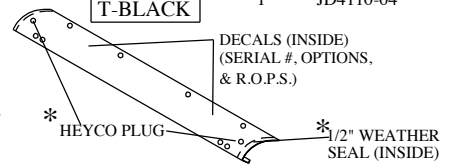

WINDSHIELD SUPPORT	QTY.	P/N
T-BLACK	1	JD4110-04