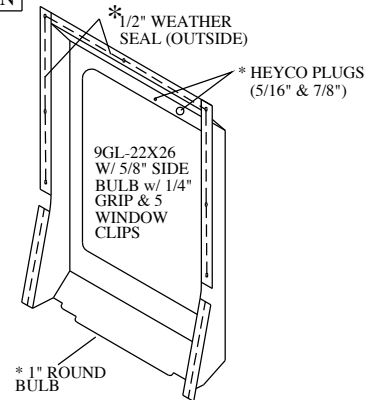

ROLL BAR BRKT. MOUNTS	QTY.	P/N
T-BLACK	2	JD2210-11

ROLL BAR BRACKETS	QTY.	P/N
T-BLACK	2	JD2210-12

REAR PANEL	QTY.	P/N
GREEN	1	JD2210-06