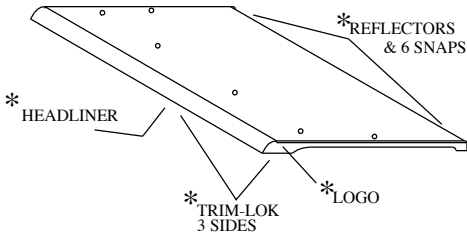

CABS/BLADES/SPREADERS/ACCESSORIES

JOHN DEERE 2305 & 2210 SOFT SIDED CAB PARTS LIST

ROOF	QTY.	P/N
YELLOW	1	JD2210-01

WINDSHIELD	QTY.	P/N
	1	JD2210-02

REAR LEGS	QTY.	P/N
GREEN	1	JD2210-03L
	1	JD2210-03R

WINDSHIELD COWL	QTY.	P/N
GREEN	1	JD2210-08