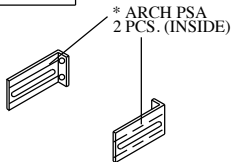

ROLL BAR BRACKET MOUNTS	QTY.	P/N
T-BLACK	2	JD2210-11