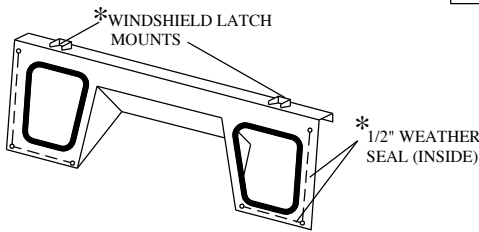

JOHN DEERE 2305 & 2210 HARD SIDED CAB PARTS LIST

ROOF	QTY.	P/N
YELLOW	1	JD2210-01

WINDSHIELD	QTY.	P/N
GREEN	1	JD2210-02

REAR LEGS	QTY.	P/N
GREEN	LEFT	1 JD2210-03L
	RIGHT	1 JD2210-03R

WINDSHIELD COWL	QTY.	P/N
GREEN	1	JD2210-08