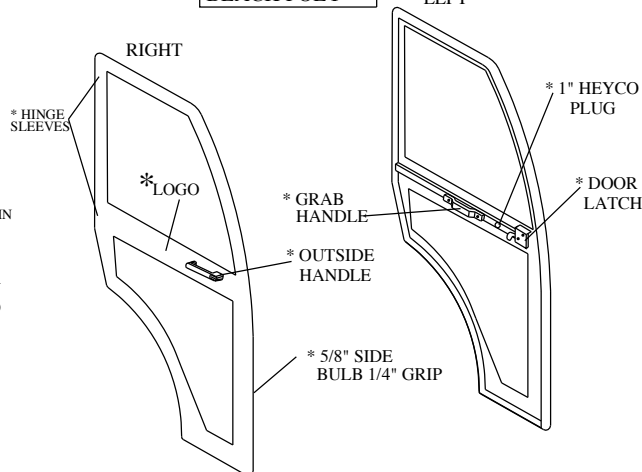

SOFT DOORS	QTY.	P/N
YELLOW VINYL	1	JD2210SS-07L
BLACK POLY	1	JD2210SS-07R