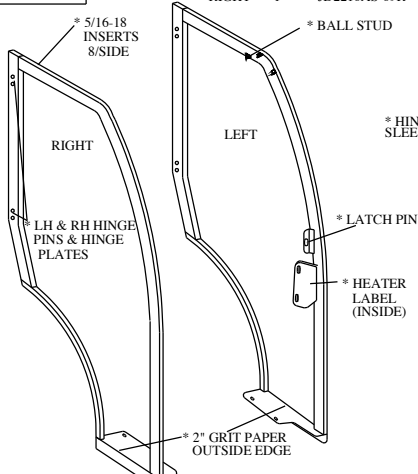

RUBBER TYPES:

TRIM-LOK	1/2" WEATHER SEAL	ARCH PSA	5/8" SIDE BULB	5/8" SIDE BULB W/ 1/4" GRIP	1" ROUND BULB	1" FLAT BULB
9PR01	9PR20	9PR09	9PR17	9PR23	9PR19	9PR05

UNITIZED SIDE FRAMES HARD CAB	QTY.	P/N
T-BLACK	LEFT	1 JD2210AS-09L
	RIGHT	1 JD2210AS-09R

*IN HOUSE APPLICATIONS

HARD DOORS	QTY.	P/N
GREEN	LEFT	1 JD2210AS-07L
	RIGHT	1 JD2210AS-07R