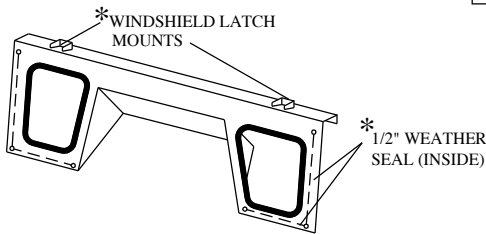

CABS/BLADES/SPREADERS/ACCESSORIES

JOHN DEERE 2305 & 2210 SOFT SIDED CAB PARTS LIST

ROOF	QTY.	P/N
YELLOW	1	JD2210-01

WINDSHIELD	QTY.	P/N
	1	JD2210-02

REAR LEGS	QTY.	P/N
GREEN	1	JD2210-03L
	1	JD2210-03R

WINDSHIELD COWL	QTY.	P/N
GREEN	1	JD2210-08