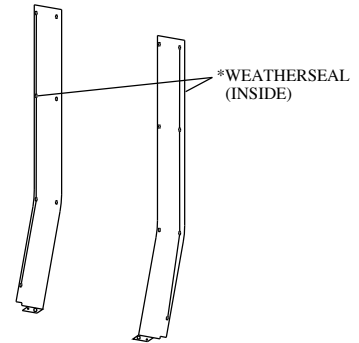

CABS/BLADES/SPREADERS/ACCESSORIES

JOHN DEERE 2305 & 2210 SOFT SIDED CAB PARTS LIST

ROOF	QTY.	P/N
YELLOW	1	JD2210-01

WINDSHIELD	QTY.	P/N
	1	JD2210-02

REAR LEGS	QTY.	P/N
GREEN	1	JD2210-03L
	1	JD2210-03R

WINDSHIELD COWL	QTY.	P/N
GREEN	1	JD2210-08