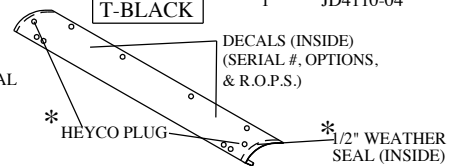

JOHN DEERE 2305 & 2210 SOFT SIDED CAB PARTS LIST

ROOF	QTY.	P/N
YELLOW	1	JD2210-01

WINDSHIELD	QTY.	P/N
	1	JD2210-02

REAR LEGS	QTY.	P/N
GREEN	1	JD2210-03L
	1	JD2210-03R

WINDSHIELD COWL	QTY.	P/N
GREEN	1	JD2210-08

FRONT LEGS	QTY.	P/N
GREEN	1	JD2210-05LA
	1	JD2210-05RB

WINDSHIELD SUPPORT	QTY.	P/N
T-BLACK	1	JD4110-04

ROLL BAR BRACKET MOUNTS	QTY.	P/N
T-BLACK	2	JD2210-11

BRACKETS	QTY.	P/N
T-BLACK	2	JD2210-12

REAR CURTAIN	QTY.	P/N
YELLOW VINYL	1	JD2210-10

RUBBER TYPES:

TRIM-LOK	1/2" WEATHER SEAL	ARCH PSA	5/8" SIDE BULB W/1/4" GRIP	1" FLAT BULB
9PR01	9PR20	9PR09	9PR23	9PR05

UNITIZED SIDE FRAMES SOFT CAB	QTY.	P/N
T-BLACK	1	JD2210SS-09L
	1	JD2210SS-09R

SOFT DOORS	QTY.	P/N
YELLOW VINYL	1	JD2210SS-07L
BLACK POLY	1	JD2210SS-07R

*IN HOUSE APPLICATIONS

ADDITIONAL SERVICE PARTS

P/N	DESCRIPTION
9GL-32X38	MOLDED WINDSHIELD KIT
9PH007 & 9BLK01	POP OUT WSHIELD HINGE KIT-SINGLE
9WL01	POP OUT WSHIELD LATCH KIT-SINGLE
9PH006	UNITIZED FRAME HINGE KIT-LH
9PH005	UNITIZED FRAME HINGE KIT-RH
9DL01A	ROTARY DOOR LATCH-LH
9DL01B	ROTARY DOOR LATCH-RH
9DL01C	OUTSIDE R-LATCH HANDLE W/KEY
JD2210HWK-01	HARDWARE KIT

CABS/BLADES/SPREADERS/ACCESSORIES