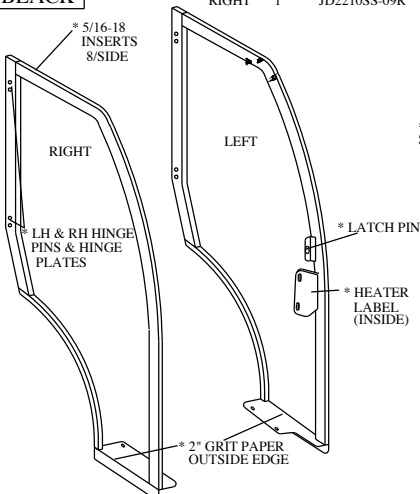

RUBBER TYPES:

TRIM-LOK	1/2" WEATHER SEAL	ARCH PSA	5/8" SIDE BULB W/1/4" GRIP	1" FLAT BULB
9PR01	9PR20	9PR09	9PR23	9PR05

UNITIZED SIDE FRAMES SOFT CAB	QTY.	P/N
T-BLACK	1	JD2210SS-09L
	1	JD2210SS-09R