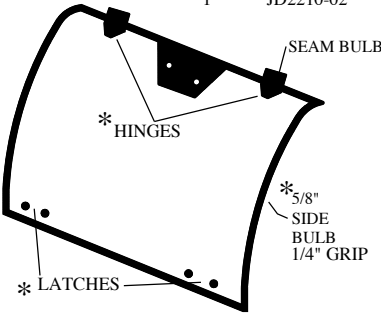

JOHN DEERE 2305 & 2210 HARD SIDED CAB PARTS LIST

ROOF	QTY.	P/N
YELLOW	1	JD2210-01

WINDSHIELD	QTY.	P/N
GREEN	1	JD2210-02

REAR LEGS	QTY.	P/N
GREEN	LEFT	1 JD2210-03L
	RIGHT	1 JD2210-03R

WINDSHIELD COWL	QTY.	P/N
GREEN	1	JD2210-08