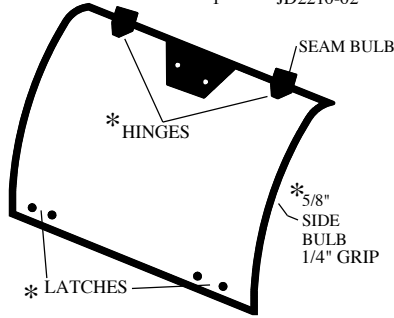

CABS/BLADES/SPREADERS/ACCESSORIES

JOHN DEERE 2305 & 2210 SOFT SIDED CAB PARTS LIST

ROOF	QTY.	P/N
YELLOW	1	JD2210-01

WINDSHIELD	QTY.	P/N
	1	JD2210-02

REAR LEGS	QTY.	P/N
GREEN	1	JD2210-03L
	1	JD2210-03R

WINDSHIELD COWL	QTY.	P/N
GREEN	1	JD2210-08