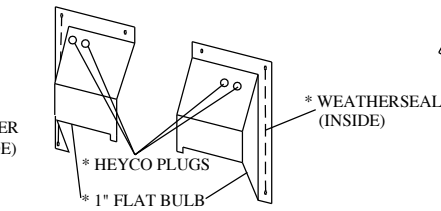

WINDSHIELD SUPPORT	QTY.	P/N
T-BLACK	1	JD4110-04