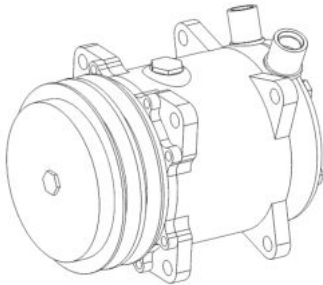

REAR LEG WINDOW, W/ HARDWARE
P/N: 9SV-P-00128

THUMB NUTS (QTY: 5)
P/N: 9SV-72-89-0094

LOUVERED PLUG WITH FILTER
P/N: 9SV-9DP25

EVAPORATOR
P/N: 8SV-9AC-00046

KNOB
P/N: 9SV-OHC-27

A/C WIRE HARNESS
P/N: 9SV-WH-00130

AIR FILTER
P/N: 9SV-9HR-00032

SERVICE PARTS

A/C COMPRESSOR
P/N: 8SV-9AC-00048-A

UNDERSEAT FILLER LOWER
P/N: 8SV-112-00067

UNDERSEAT FILLER UPPER
P/N: 8SV-112-00068

ADDITIONAL SERVICE PARTS

PART NUMBER	DESCRIPTION
9SV-HWK-00150	HARDWARE KIT, CAB FASTENERS
9SV-HWK-00186	HARDWARE KIT, DOUBLE DYNAMO FASTENERS
9SV-OHRL-G	OUTSIDE DOOR HANDLE (SET OF 2)
9SV-GH	INTERIOR GRAB HANDLE (SET OF 2)
9SV-HSLP	HINGE PINS AND SLEEVES (2L + 2R)
9SV-DP10	DOMES PLUG, .375" HOLE (BAG OF 10)
9SV-DP16	DOMES PLUG, .750" HOLE (BAG OF 4)
9SV-DP04	DOMES PLUG, 1.125" HOLE (BAG OF 15)
9SV-9OR-01	O-RINGS, (INCL 1 OF EA: .301" ID .426" ID .551" ID)
9SV-GS02A	BALL STUD 10MM (BAG OF 10)
9SV-DL06S	INTERIOR DOOR LATCH W/COVER (1L +1R)
9SV-9AC-00001	CONDENSER
9SV-85-01-0022	RELAY, 12V, 20/40A, SPDT, MINI ISO
9SV-9AC-00003	DRIER RECEIVER
9SV-9AC-00005	PRESSURE SWITCH, 2-28KG/CM2
9SV-9AC-00007	AXIAL FAN FOR CONDENSER
9SV-DSTRH	DOOR STRIKER PIN (BAG OF 5)
9SV-GS02Q	GAS SHOCK 12-3/8" (SET OF 2)
9SV-MP-00053-ZC	SPACER, UPPER DYNAMO
9SV-9AC-00046-BS	BLOWER SWITCH
9SV-9AC-00046-TS	THERMOSTAT SWITCH
9SV-KZDSHW	LEFT HANDED NUT FOR MOUNTING DYNAMO (1 NUT, 1 FLAT WASHER, 1 LOCK WASHER)
9SV-KZDSHIM	DYNAMO SHIM, 13/16" OD X 11/32" ID X .062" THICK (QTY.: ONE)
8SV-KZD12DRK	DYNAMO REPAIR KIT